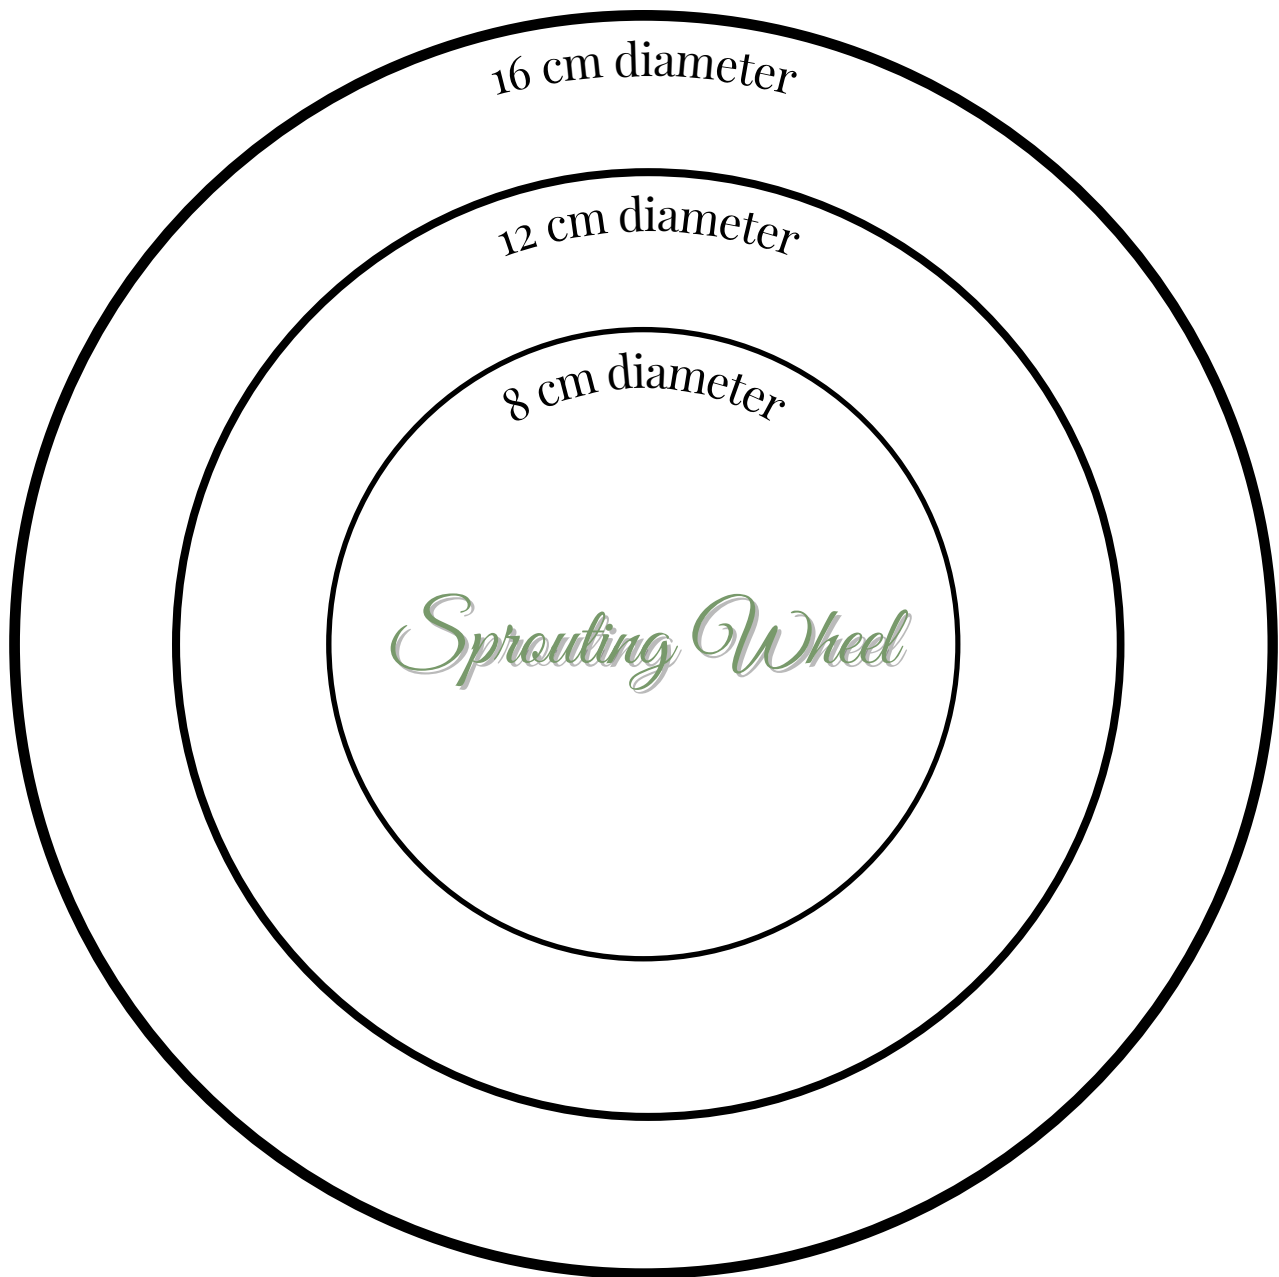

Round bottom drawstring bag pattern

Large drawstring bag:

16 diameter circle, with a rectangle of 52cm wide by 26cm high.

Medium drawstring bag:

12 diameter circle, with a rectangle of 39cm wide by 22cm high.

Small drawstring bag:

8 diameter circle, with a rectangle of 27cm wide by 18cm high.